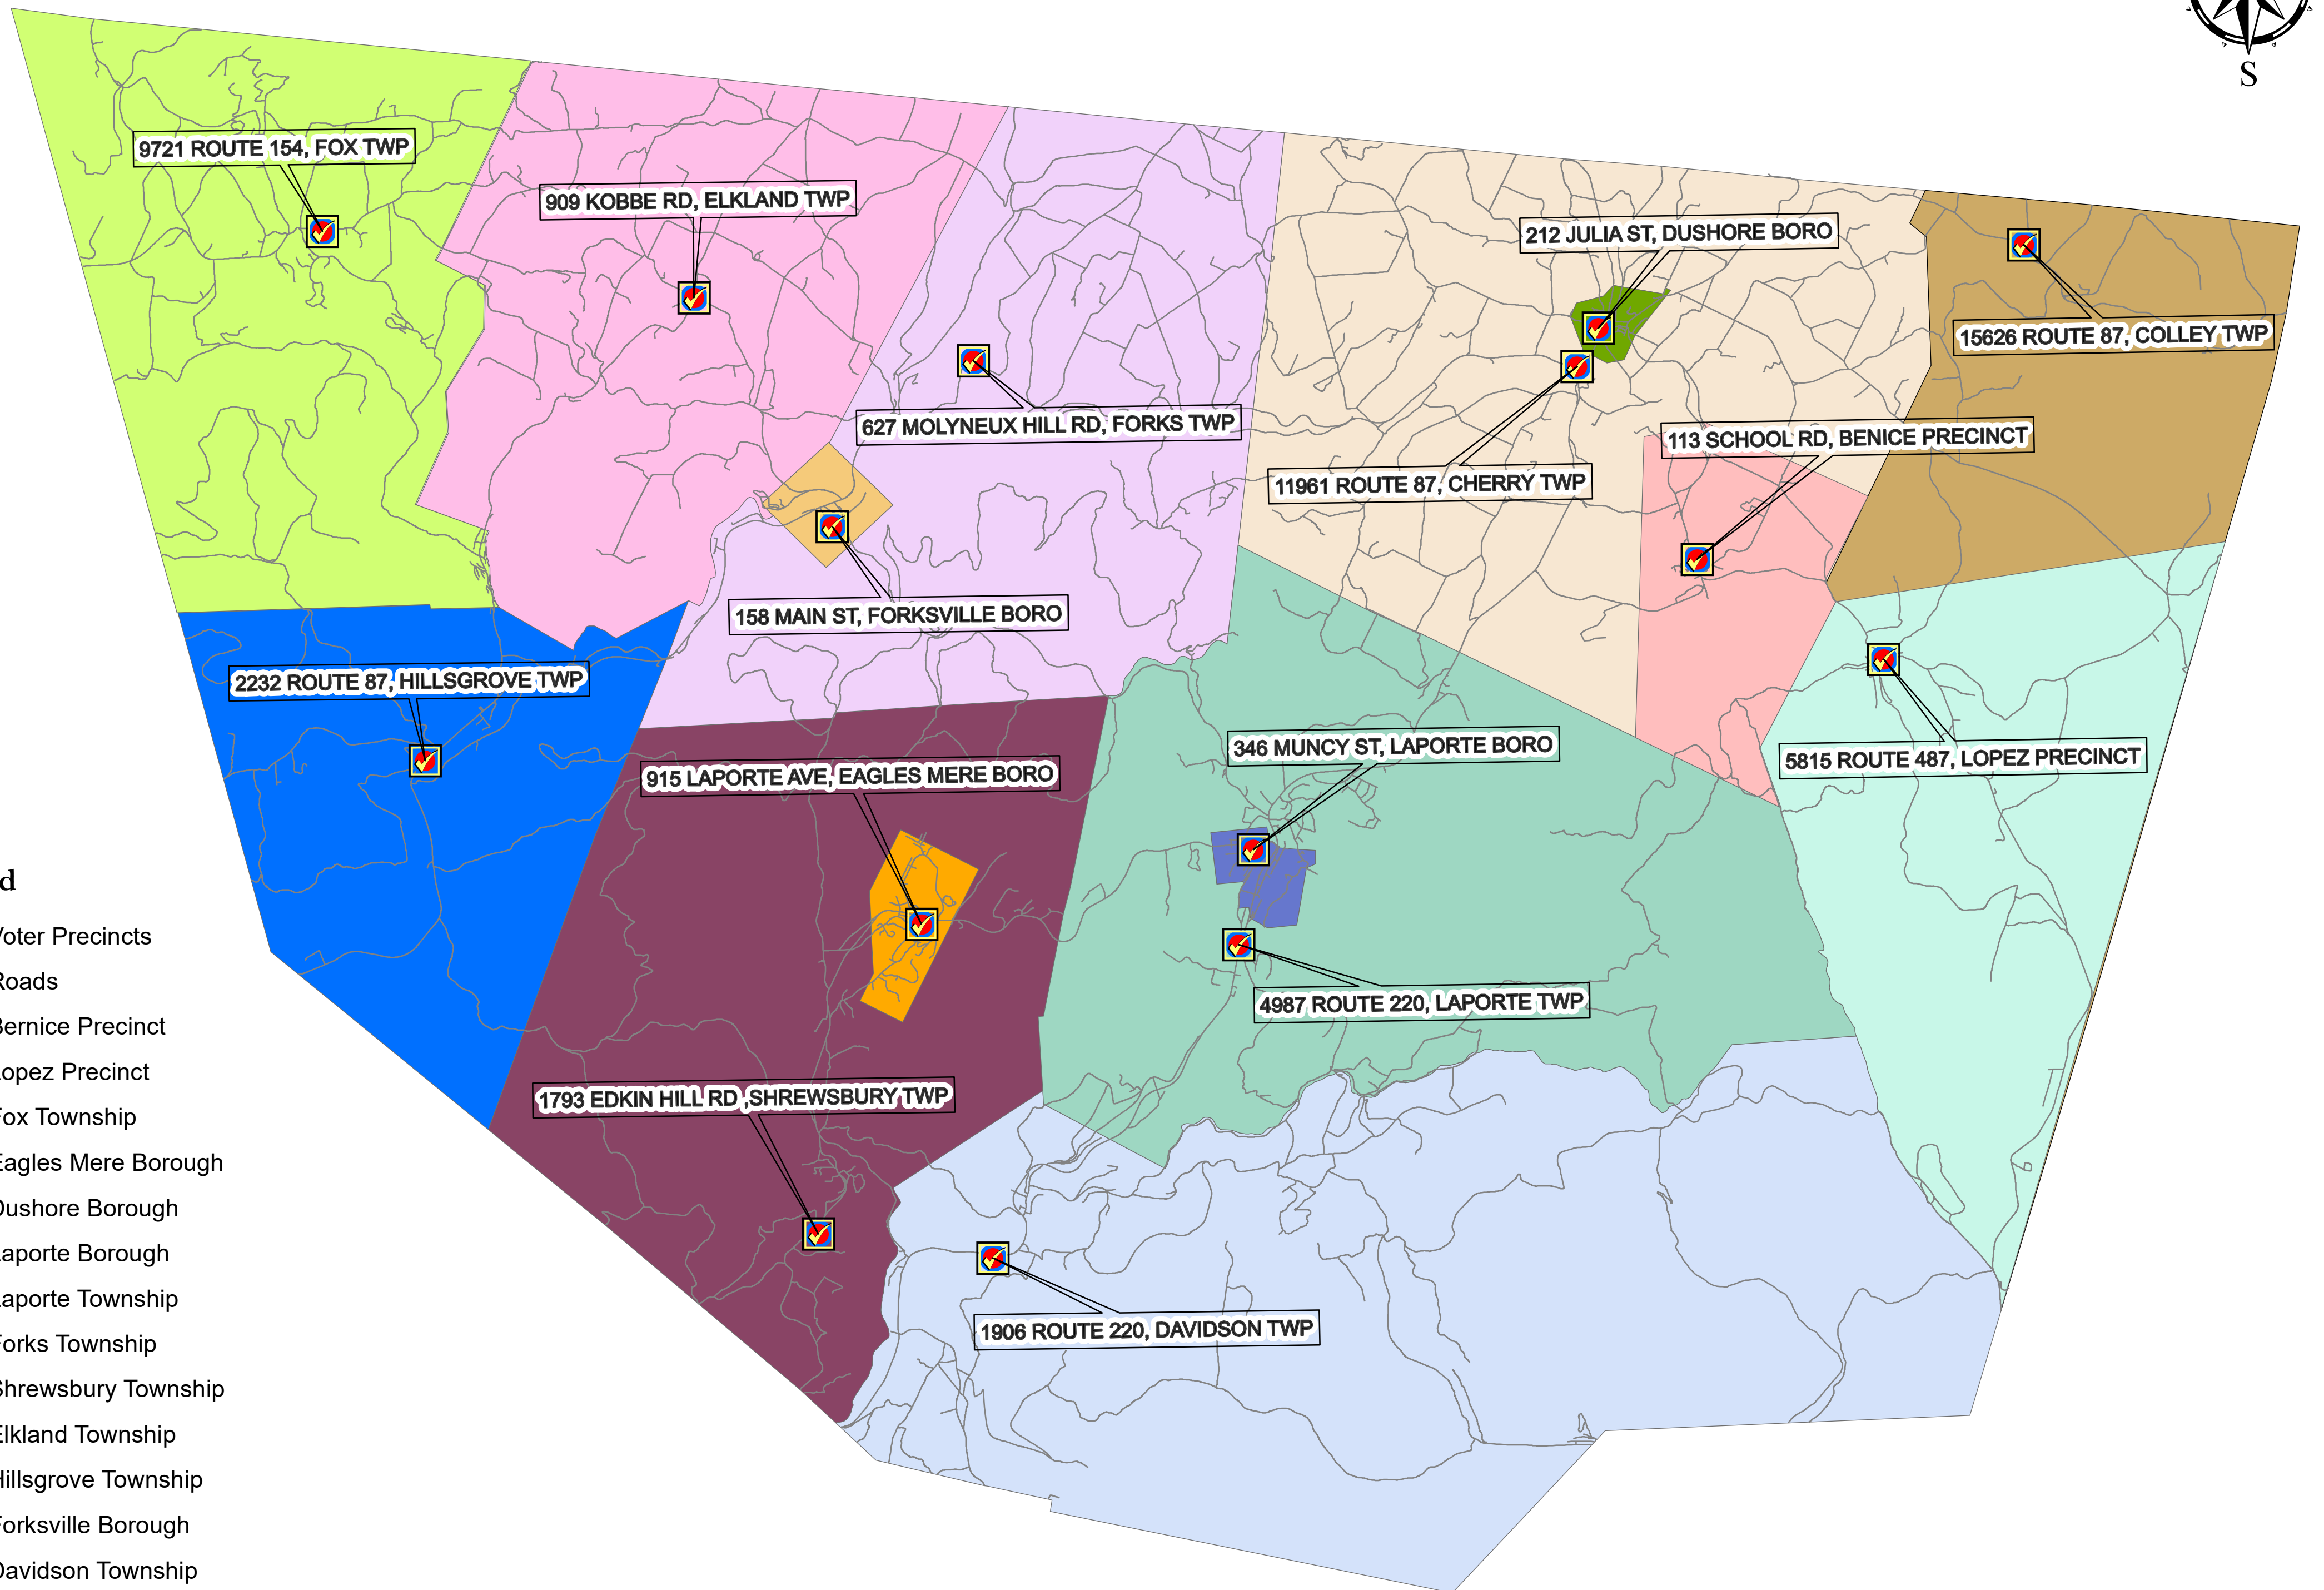

Sullivan County Voting Precincts

Legend

-  Voter Precincts
-  Roads
-  Bernice Precinct
-  Lopez Precinct
-  Fox Township
-  Eagles Mere Borough
-  Dushore Borough
-  Laporte Borough
-  Laporte Township
-  Forks Township
-  Shrewsbury Township
-  Elkland Township
-  Hillsgrove Township
-  Forksville Borough
-  Davidson Township
-  Colley Township
-  Cherry Township